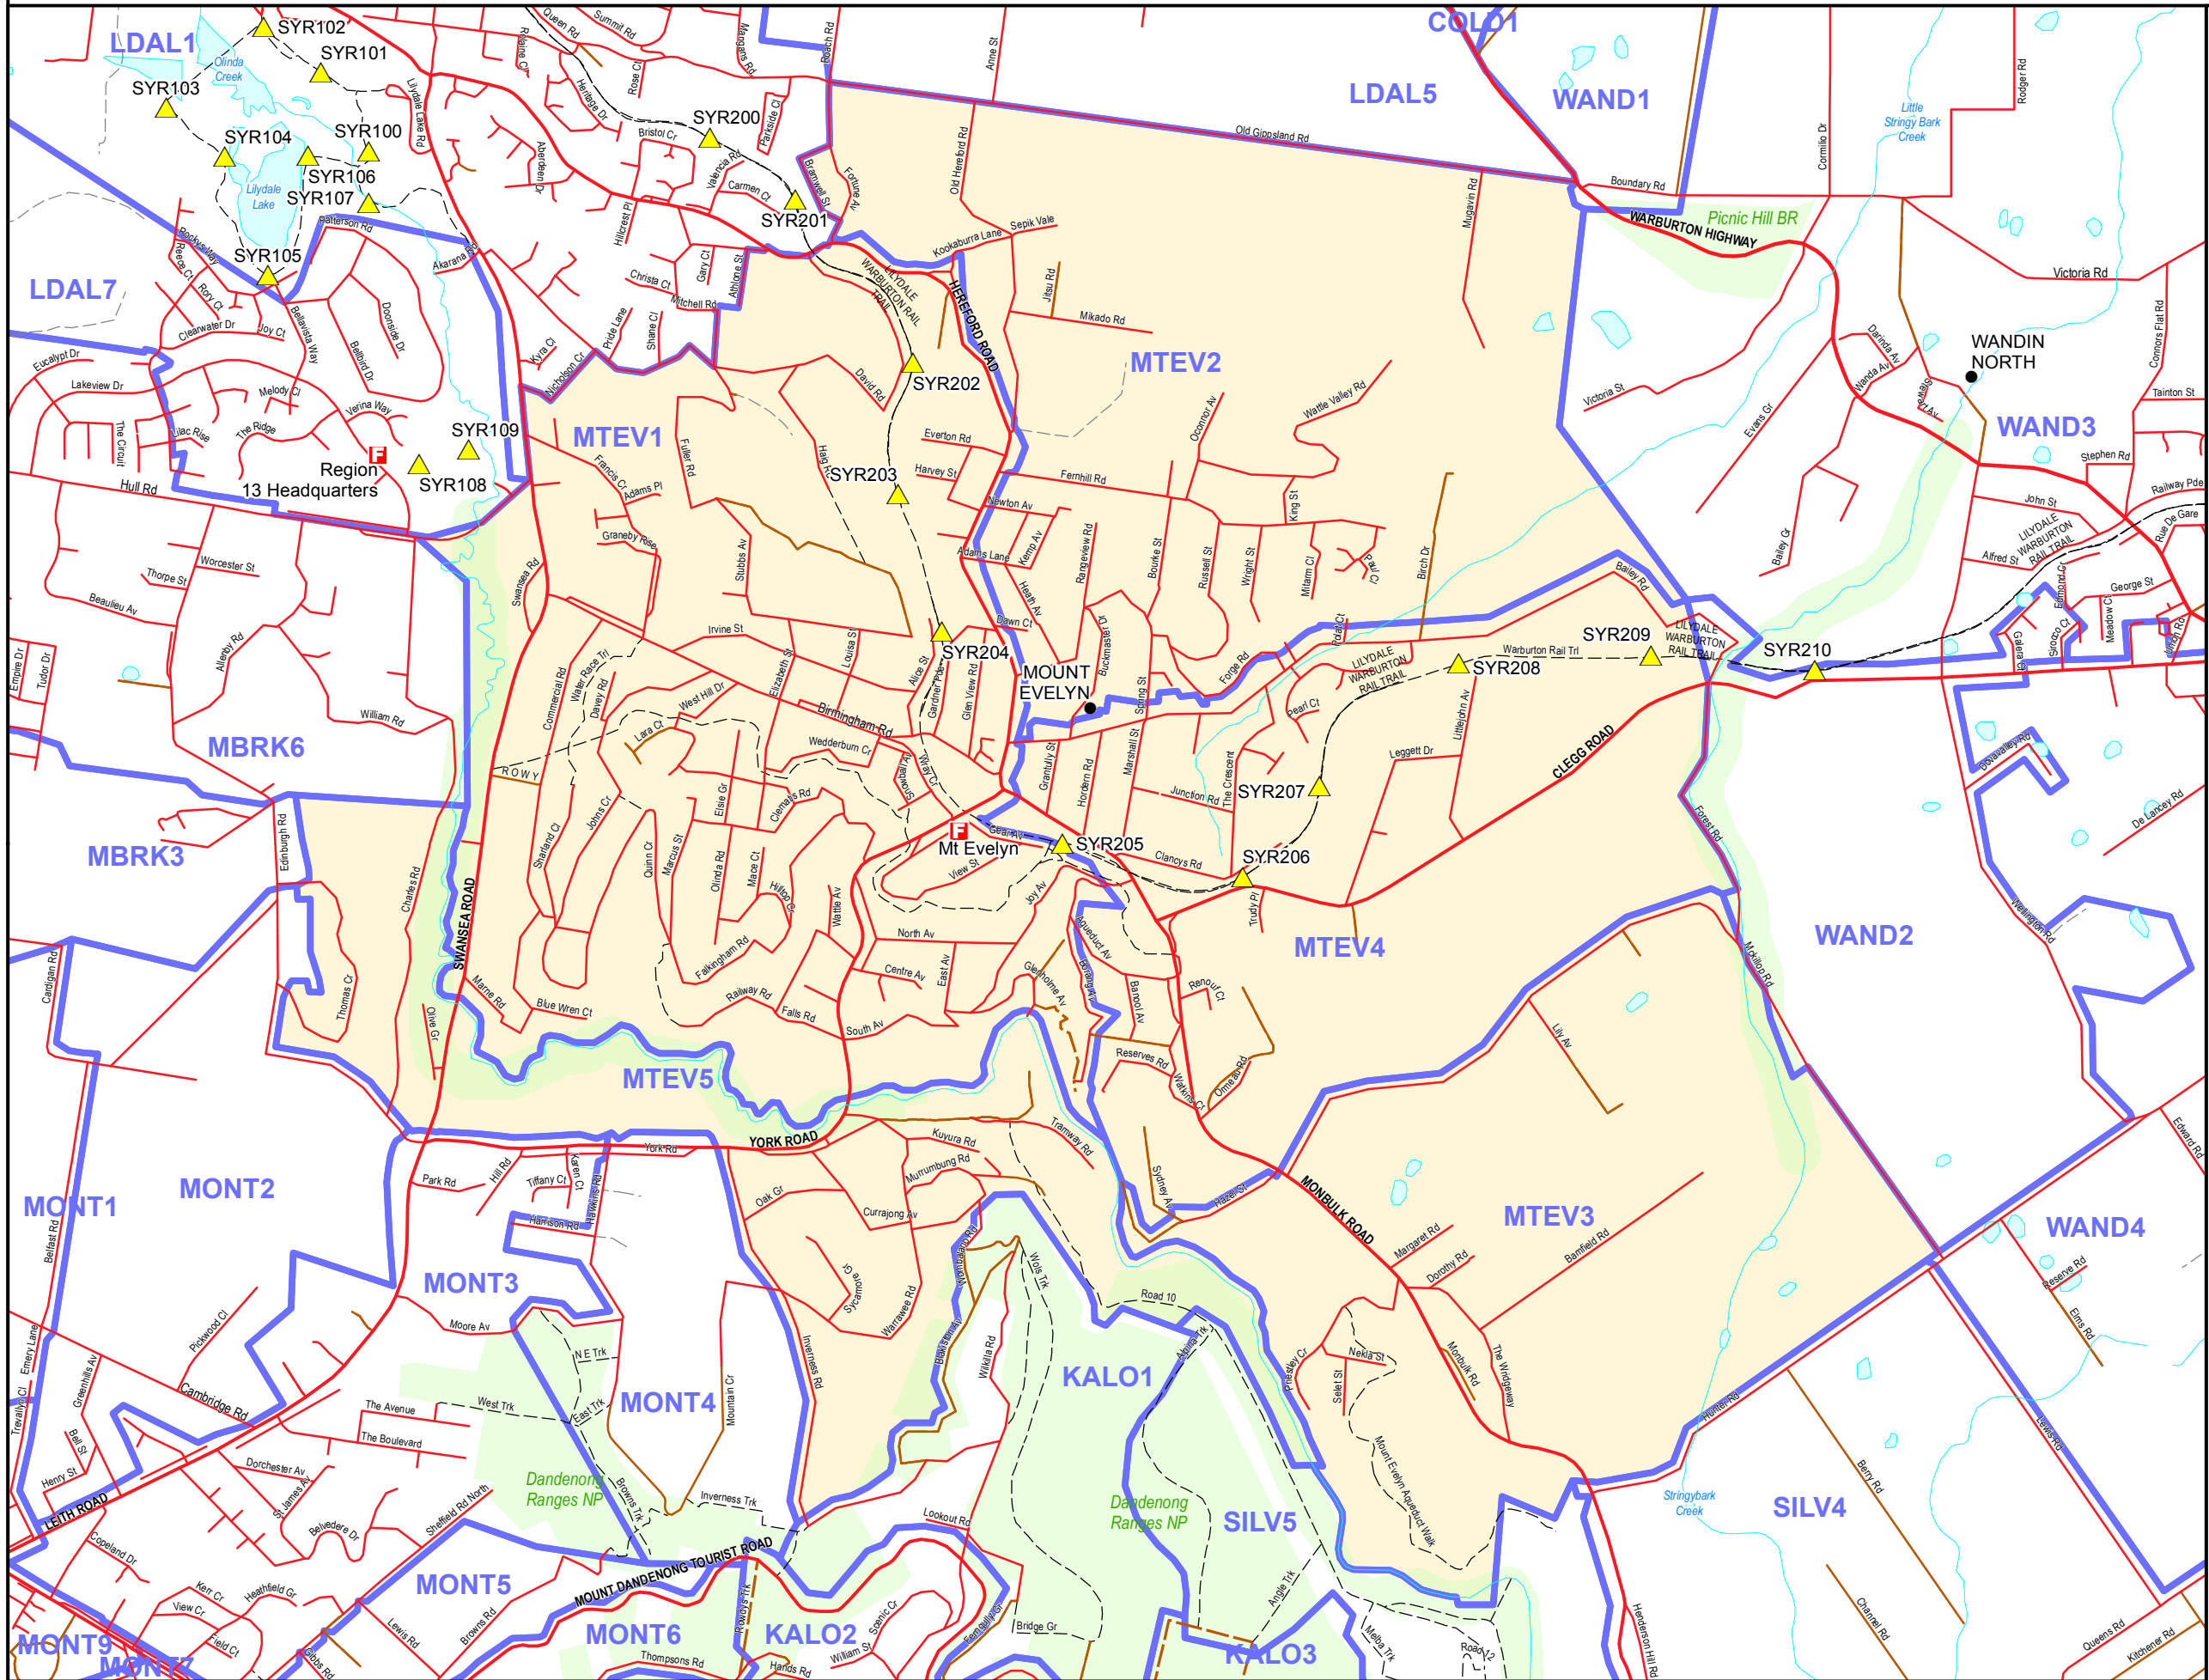

Mt Evelyn Assignment Areas - ESTA Emergency Markers

1. ### Legend
2. Emergency Markers
   - CFA Brigade Locations
   - CFA Forest Industry Brigades
   - Coast Guard Brigade Locations
   - MFESB Fire Stations
   - Assignment Areas (ESTA 1)
   - Freeway
   - Highway
   - Arterial Sealed
   - Arterial Unsealed
   - Local Sealed
   - Local Unsealed
   - Local Unknown
   - Road Private Access
   - Road 2WD
   - Road 4WD
   - Road Proposed
   - Walking or Bike Path
   - Rail Operational
   - Rail not Operational
   - Runway
   - Waterbody
   - Watercourse
   - Public Land
   - MFB Legislated Area